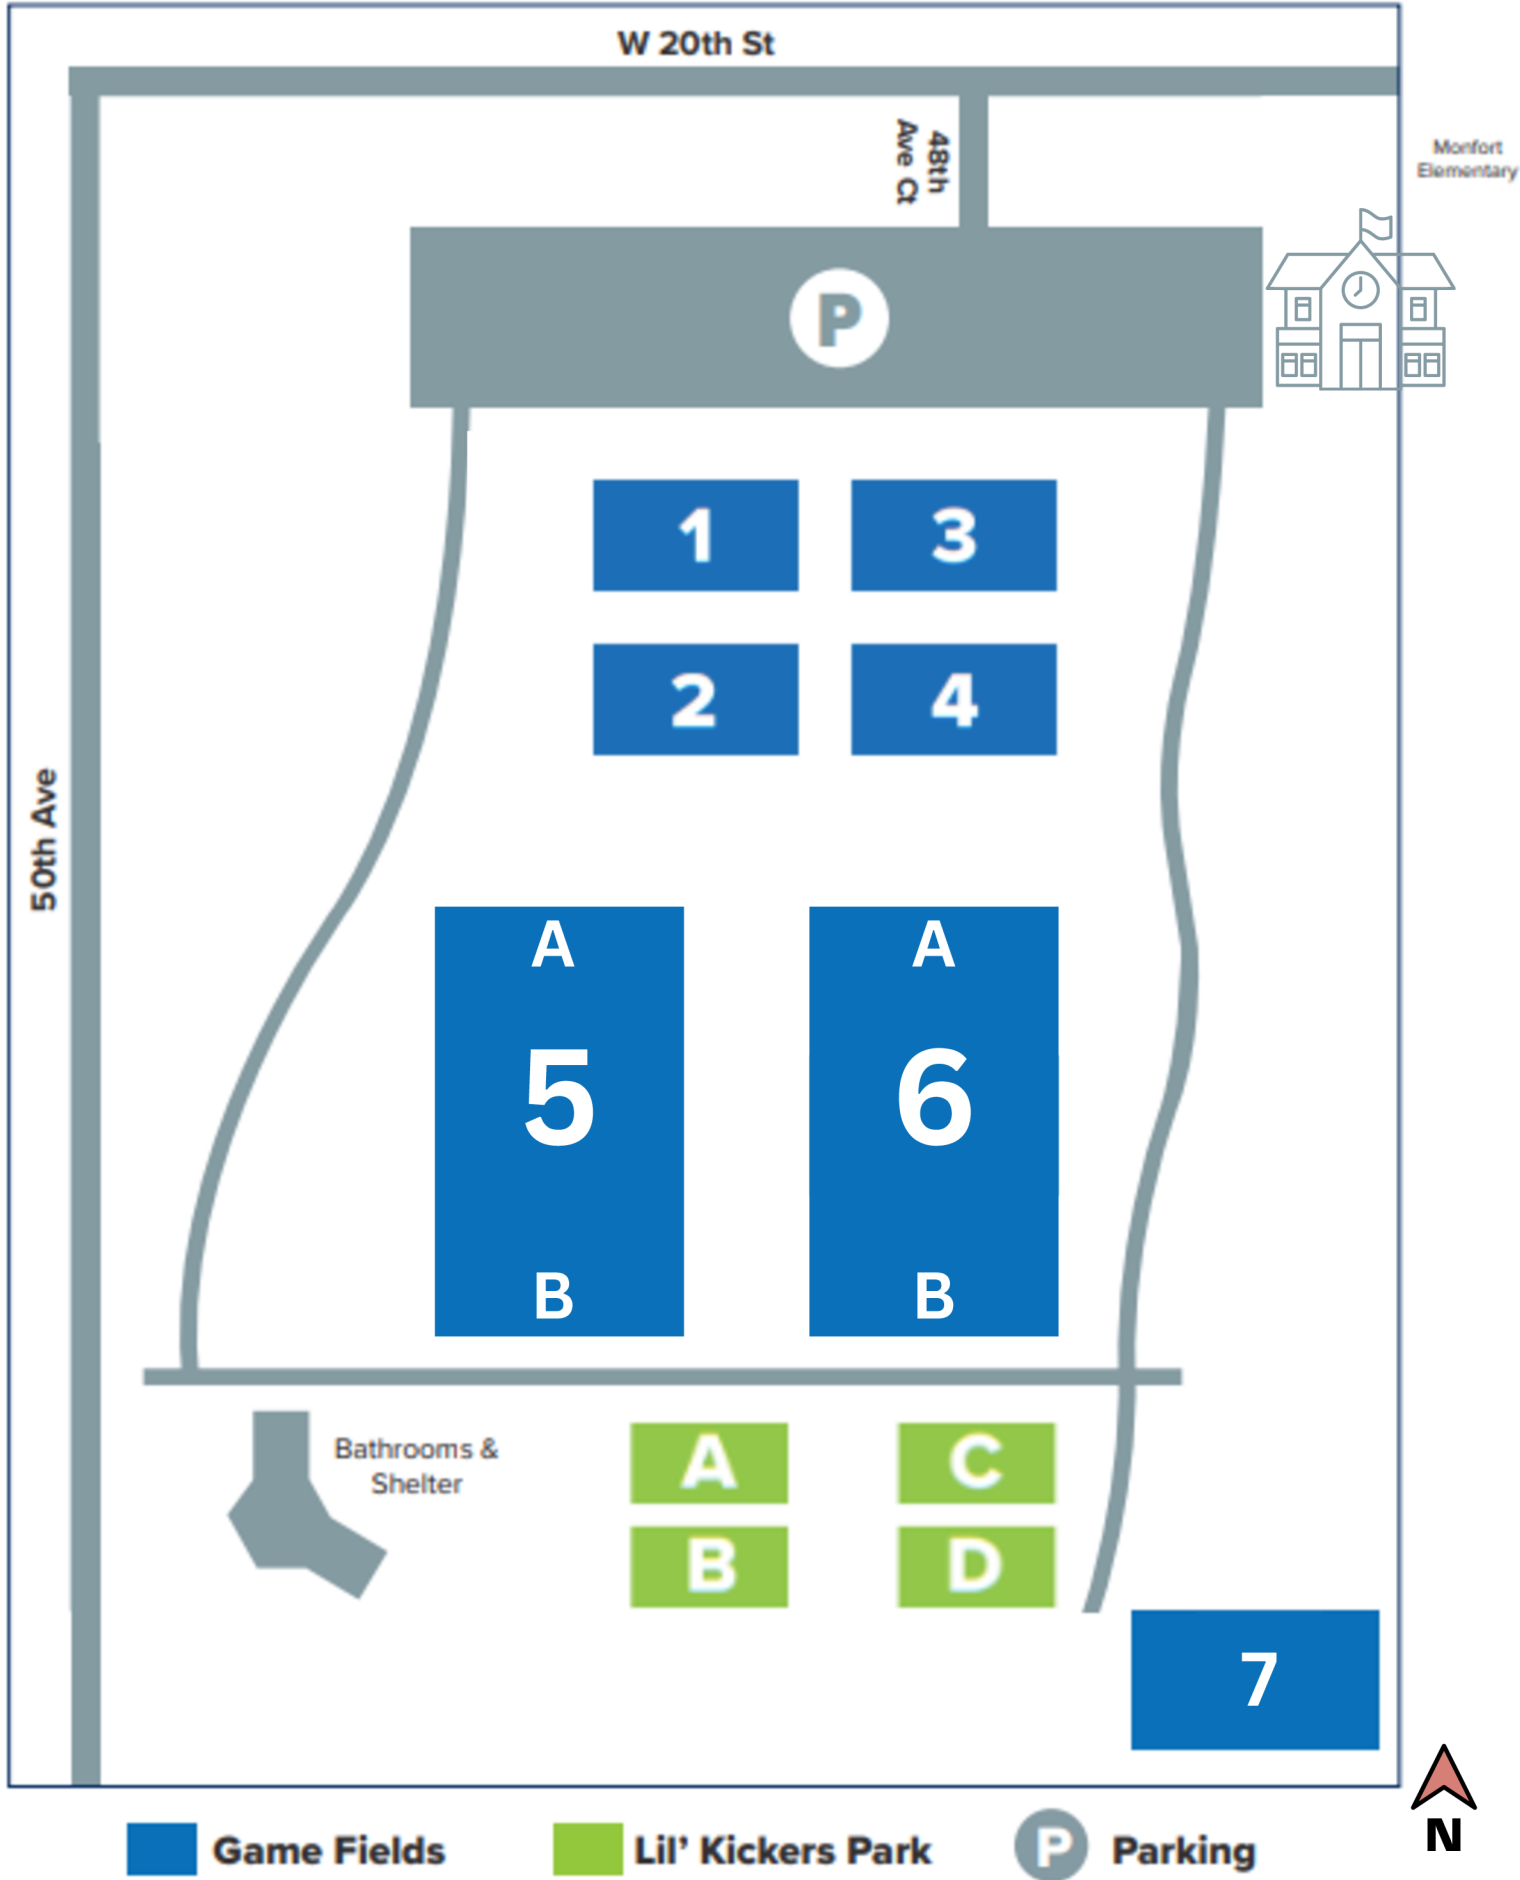

Monfort Park - North City of Greeley | Youth Sports

Monfort Park Gameday/Practice (South)

City of Greeley | Youth Sports

Flag Football
Game Fields

Soccer
Game Fields

Parking