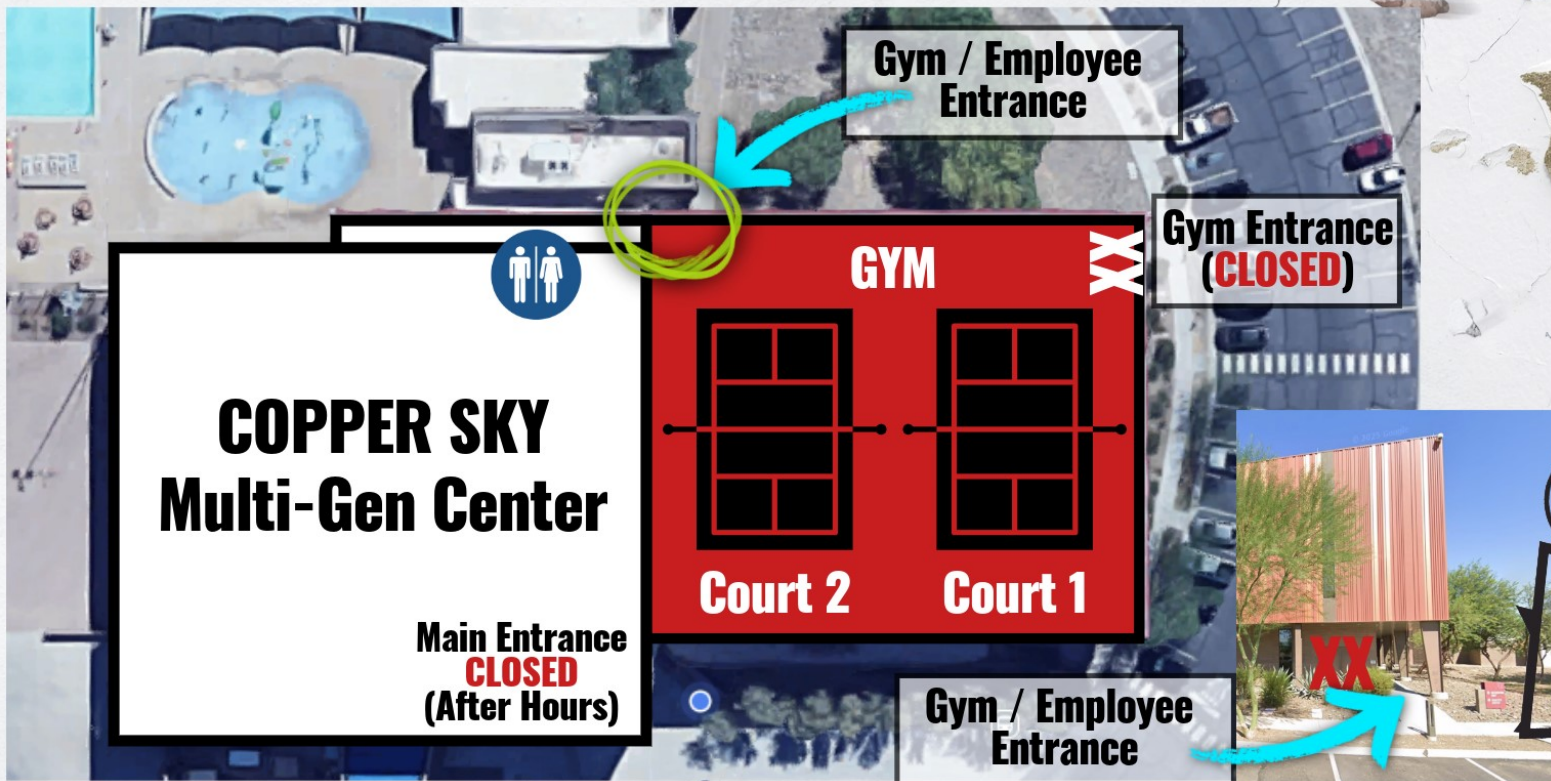

ADULT CO-REC VOLLEYBALL AFTER HOURS MAP

COPPER SKY - 44345 M.L.K. Jr. Blvd. Maricopa, AZ 85138