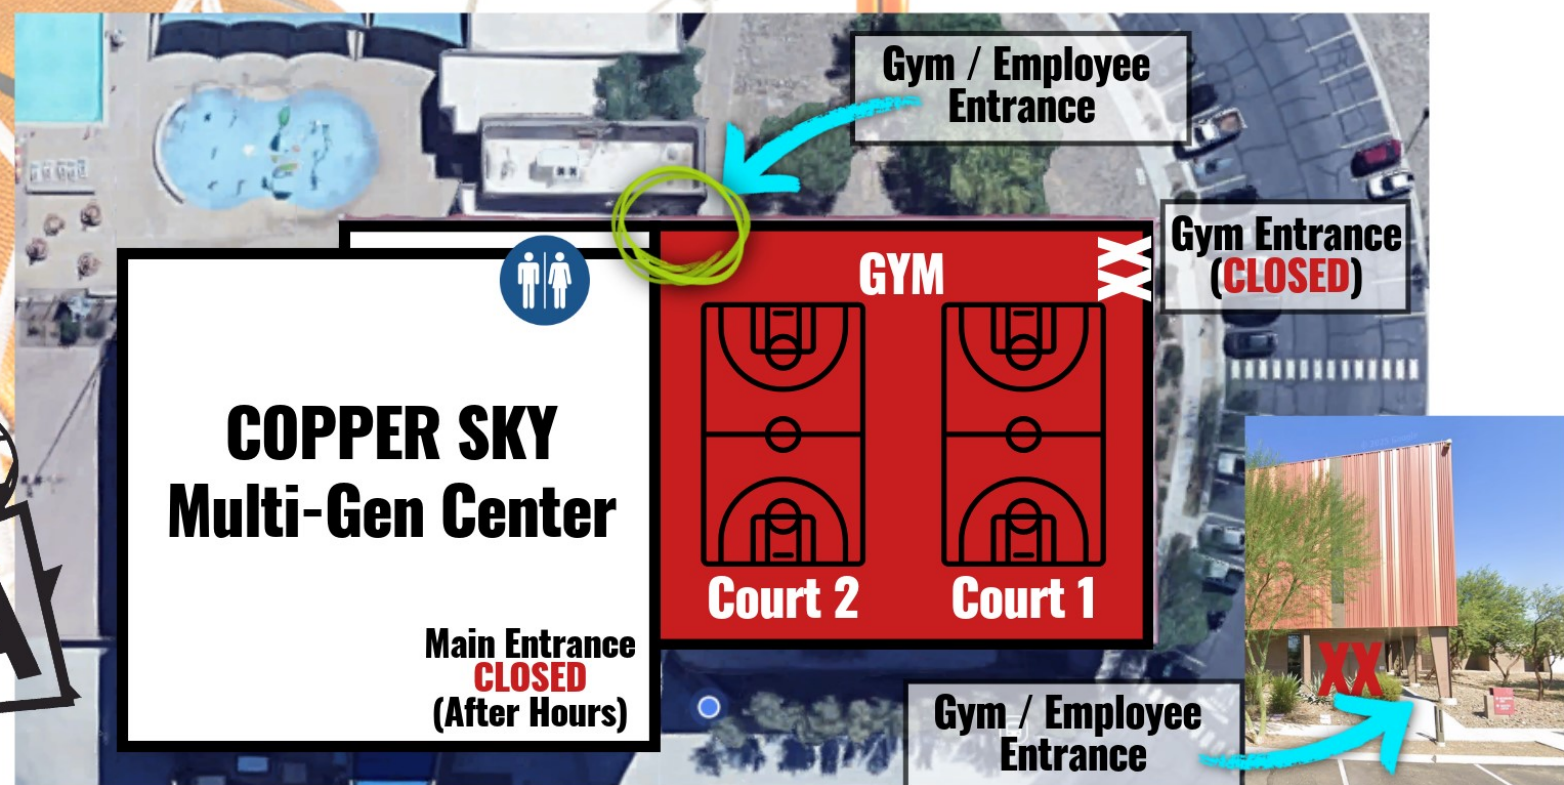

ADULT BASKETBALL AFTER HOURS MAP

COPPER SKY - 44345 M.L.K. Jr. Blvd. Maricopa, AZ 85138