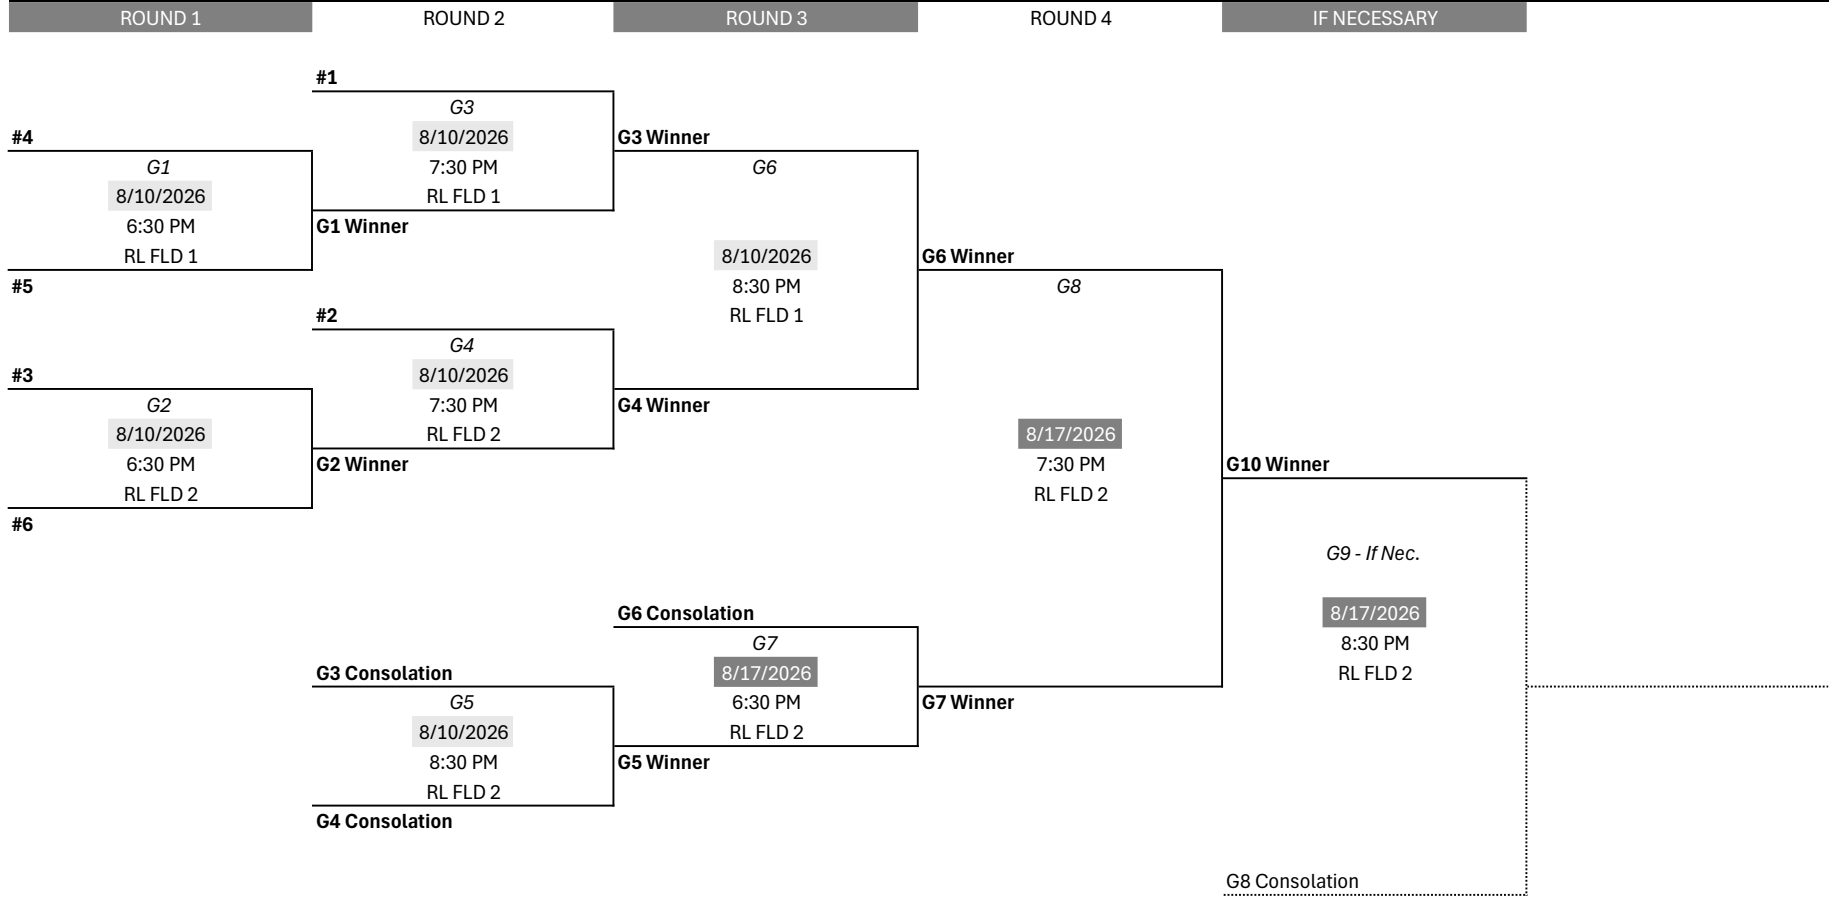

CO-REC CHURCH SOFTBALL, SUMMER 2026

*Round 1 single elim.
 *Round 2 starts double elim.