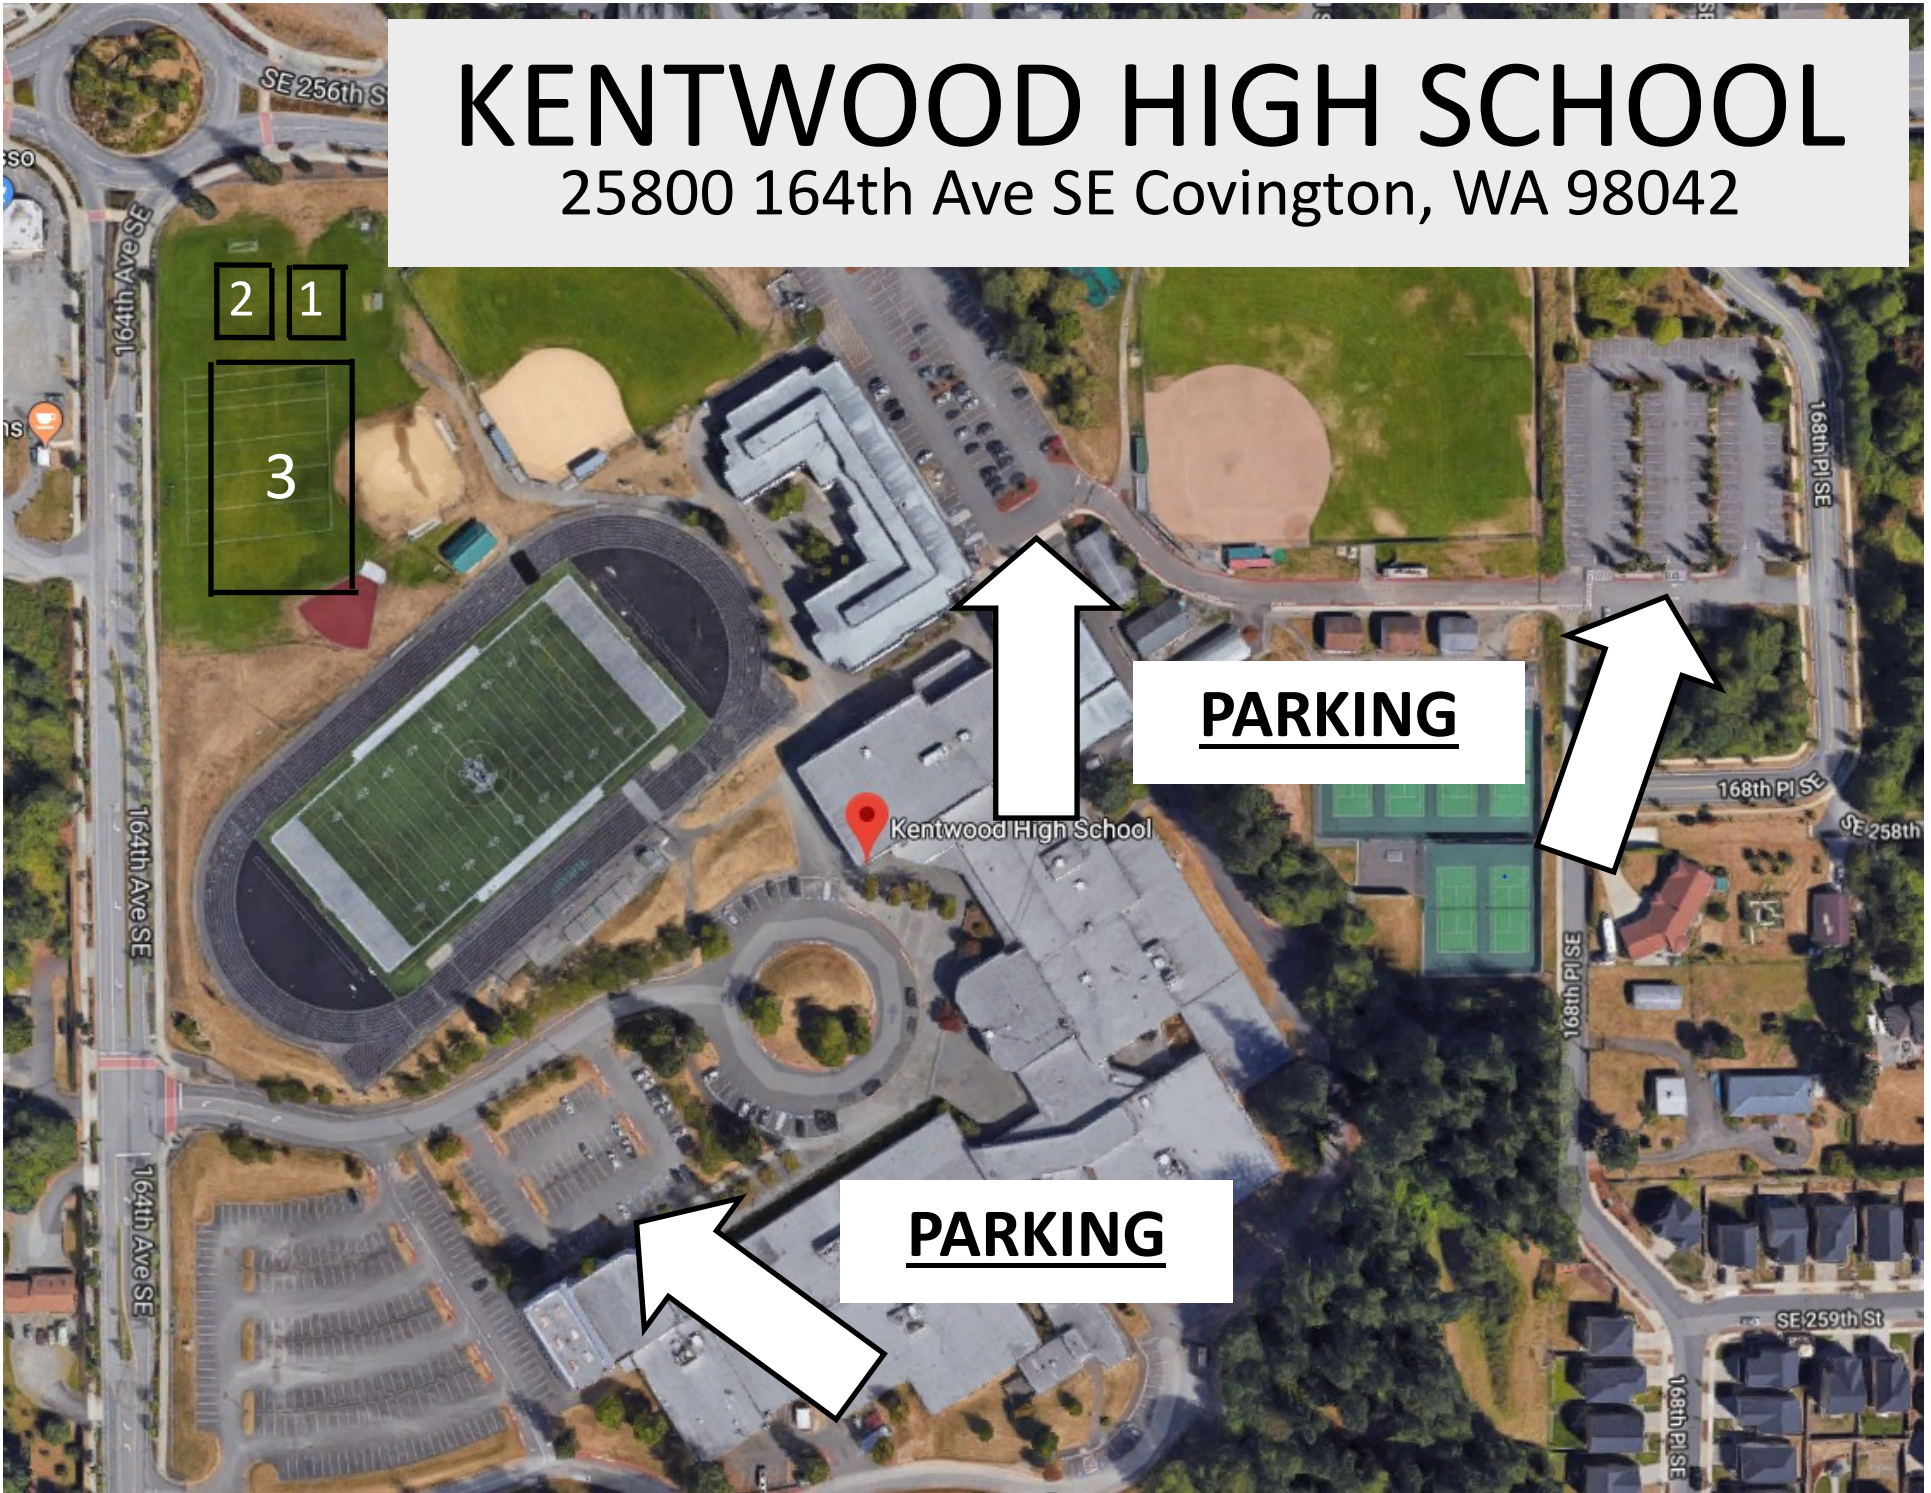

KENTWOOD HIGH SCHOOL

25800 164th Ave SE Covington, WA 98042

2 1
3

PARKING

PARKING

CEDAR VALLEY ELEMENTARY

26500 Timberlane Way SE, Covington, WA 98042

COVINGTON COMMUNITY PARK (CCP)