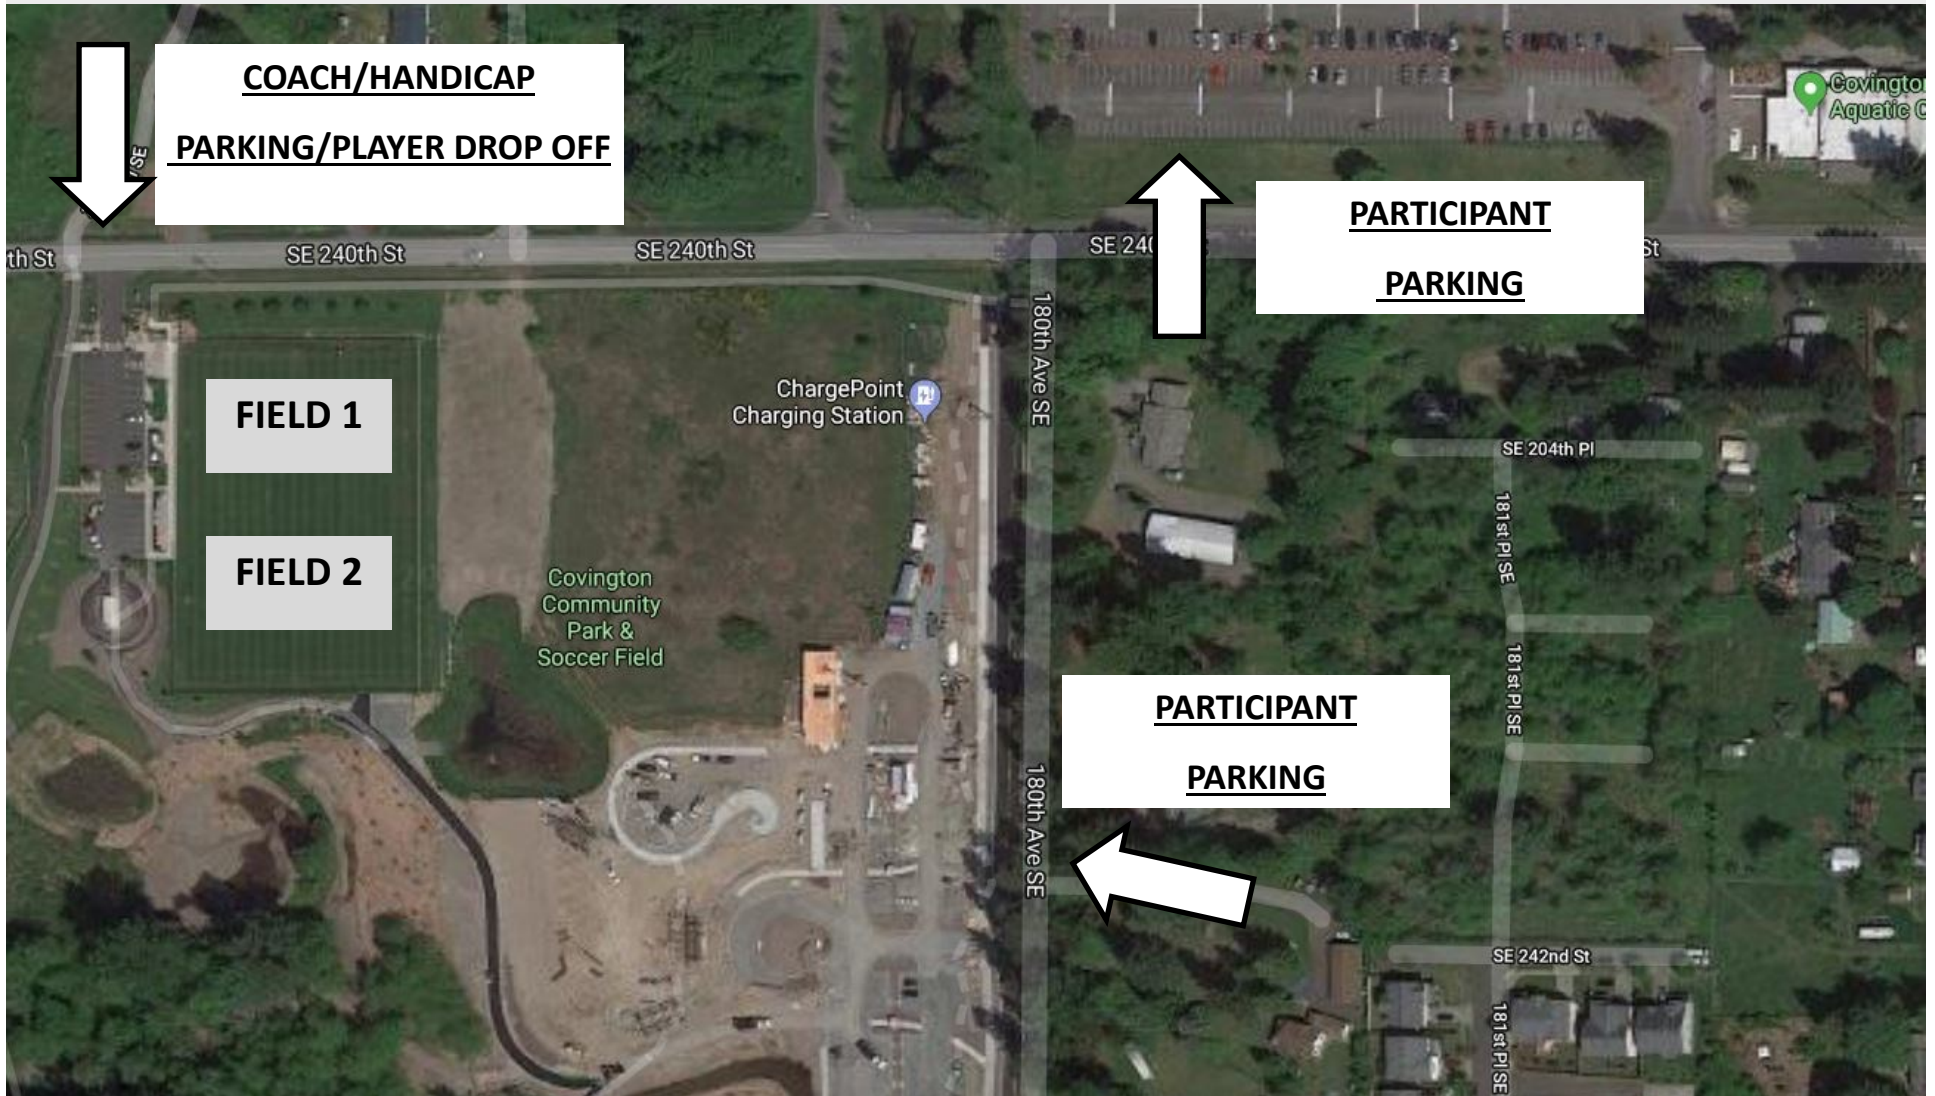

COVINGTON COMMUNITY PARK (CCP)

17649 SE 240th St, Covington, WA 98042